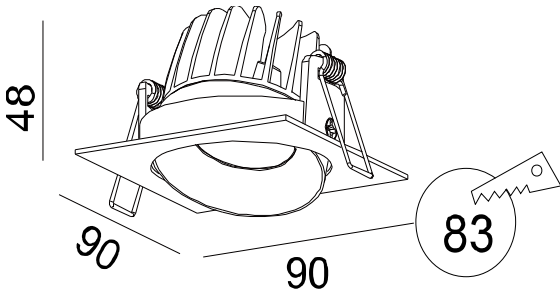

Picture

Model No.	AL-D0004.07 AL-D0004.10
Input Voltage	220-240V/AC
Frequency	50/60Hz
Power	7W / 10W
Certificates	CE, ROHS, TUV
Cover Material	Reflector or lens
Beam Angle	24°36°60°
COB Brand	CITIZEN / LUMINUS
Driver Brand	180mA / 250mA 36V 24° 665.8lm / 876.1lm
Luminous Flux	36° 661.2lm / 870.7lm 60° 625.7lm / 823.3lm
Color Temperature	2700K, 3000K, 4000K, 5000K
Color Render Index	Ra>80
Housing Material	Die casting aluminum
Size	
Adjustable	Yes
External Driver	Yes
Ceiling Thickness	
Installation Type	Track
Application	Interior (IP40)
Ambient Humidity	10%~90%R.H.
Ambient	-20°C ~50°C
Storage	-30°C ~80°C
Working	<60°C (Ta=25°C)
Lifespan	>50000Hrs
Warranty	3 years
Finish color	White/Silver/Black
Driver Brand Available	
	Triac,0/1-10V,DALI dimmable driver for options